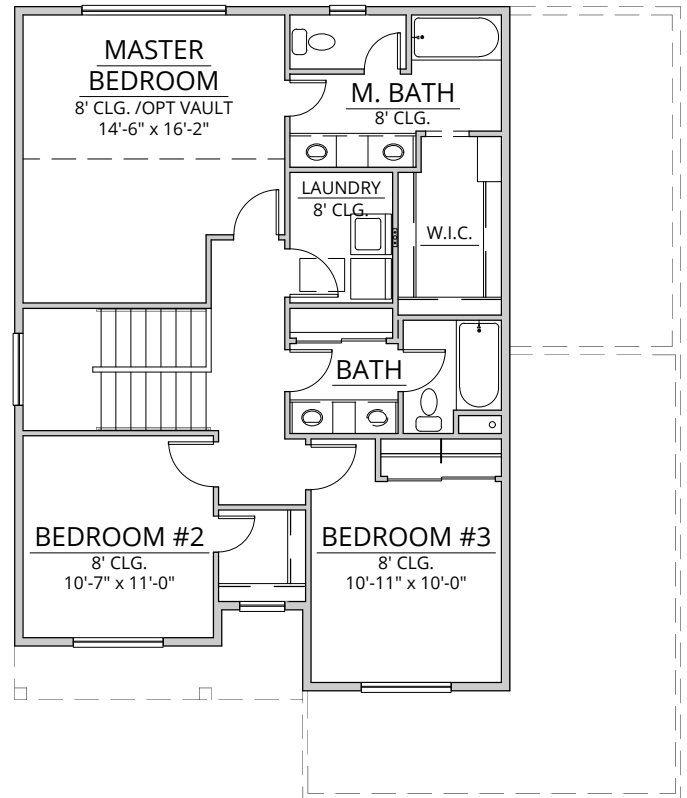

WINDMILL HOMES

2382 Stage Coach Drive
Milliken, CO 80543

970.587.6966
www.mywindmillhomes.com

THE TIMBERLINE

FIRST FLOOR

SECOND FLOOR

Main Floor Finished	950 SF
Upper Floor Finished	924 SF
Total Finished	1,874 SF
Basement Unfinished	958 SF
Total Square Feet	2,832 SF

*GARAGE DIMENSIONS MEASURED FROM INTERIOR WALL TO INTERIOR WALL