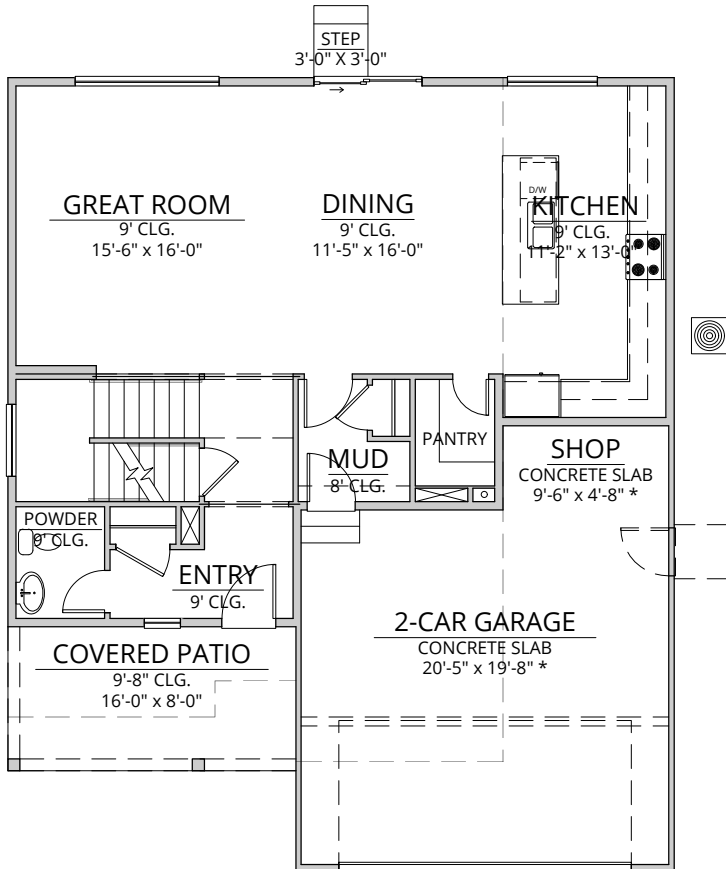

WINDMILL HOMES

2382 Stage Coach Drive
Milliken, CO 80543

970.587.6966
www.mywindmillhomes.com

THE TIMBERLINE

FIRST FLOOR

SECOND FLOOR

Main Floor Finished	950 SF
Upper Floor Finished	924 SF
Total Finished	1,874 SF
Basement Unfinished	958 SF
Total Square Feet	2,832 SF

*GARAGE DIMENSIONS MEASURED FROM INTERIOR WALL TO INTERIOR WALL